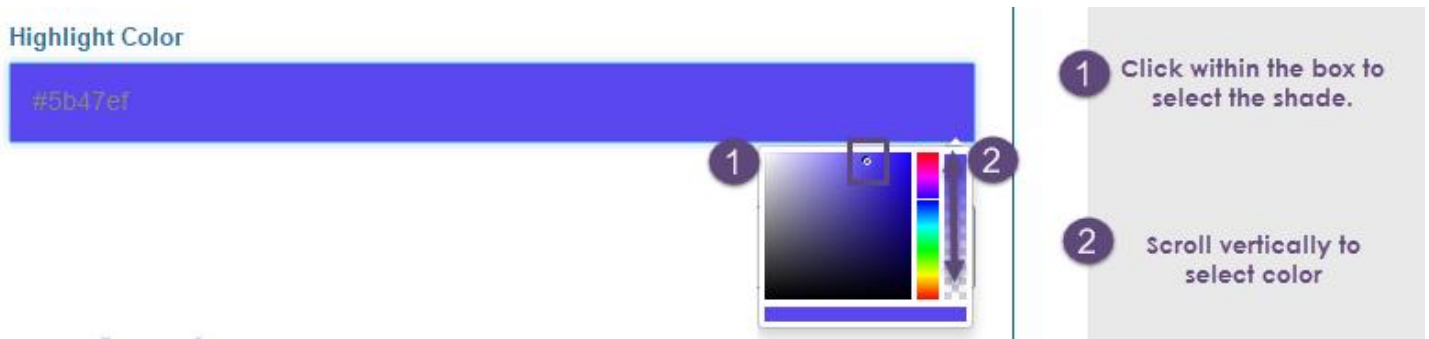

4. Color code your products/services.

5. Price point should reflect the price per night based on the number of pets.

6. Boarding Holiday Price is the price you would charge on a holiday. The dates for Boarding Holidays prices are defined in Company Preferences-->Boarding Settings-->Maintain Holiday Boarding Dates.

7. Quantity should always be "1".

8. Select the Kennel Type for this boarding product/service. The options that appear in this drop down list are the kennels you set up in the Kennel Count screen. The option you select here will be the kennel that is associated with the boarding product you are adding.

9. Sort Order - This will determine the order in which your boarding products appear when scheduling a boarding. The sort order field can be updated on this screen, and on the "Modify Product/service" screen. From that screen you can update the sort order for all your boarding services at once, making it easy to put them in the appropriate order.

[Return to Table of Contents](#)